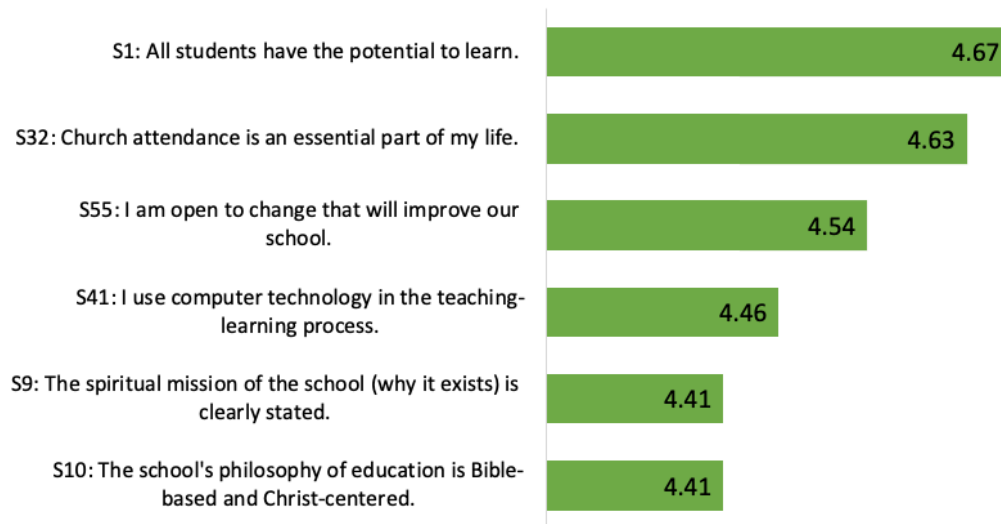

Highest Scoring Items

Lowest Scoring Items

Parent Survey Results

Shiloh had **189 responses** to the “Parent Christian Identity” survey. The **overall average score** was **4.22** out of a *five-point scale*.

Highest Scoring Items

Lowest Scoring Items

Staff Survey Results

Shiloh had **61 responses** to the “Staff Christian Identity” survey. The **overall average score** was **4.12** out of a *five-point scale*.

Highest Scoring Items

Lowest Scoring Items