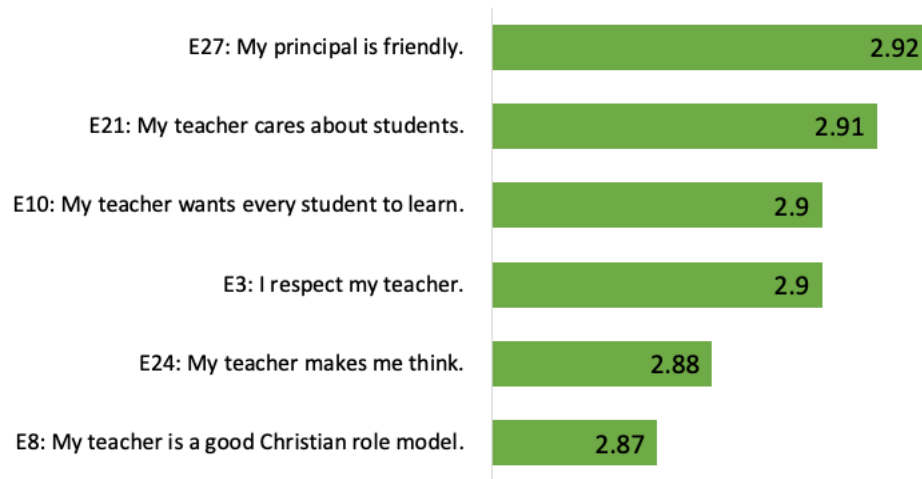

Highest Scoring Items