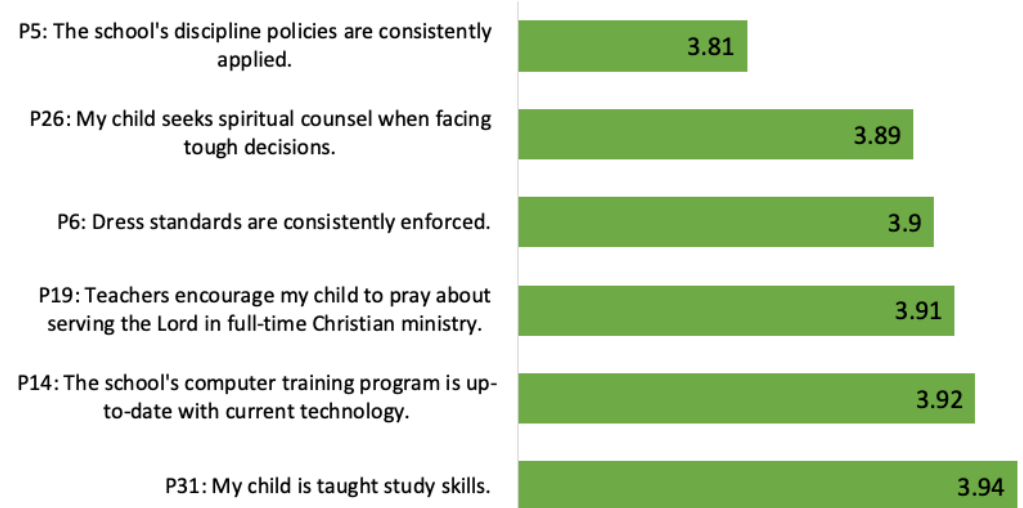

Lowest Scoring Items