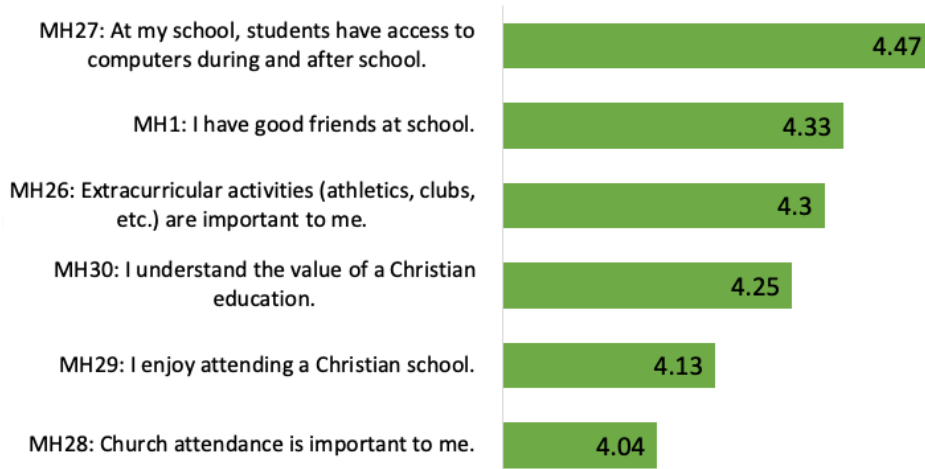

Highest Scoring Items

Lowest Scoring Items

Parent Survey Results

Shiloh had **189 responses** to the “Parent Christian Identity” survey. The **overall average score** was **4.22** out of a *five-point scale*.