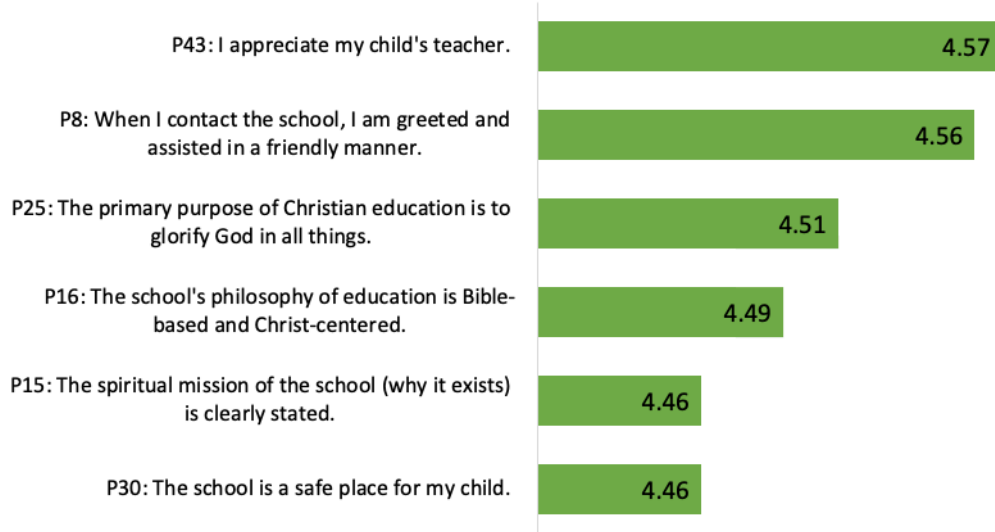

Highest Scoring Items

Lowest Scoring Items

Parent Survey Results

Shiloh had **189 responses** to the “Parent Christian Identity” survey. The **overall average score** was **4.22** out of a *five-point scale*.

Highest Scoring Items

Lowest Scoring Items

Staff Survey Results

Shiloh had **61 responses** to the “Staff Christian Identity” survey. The **overall average score** was **4.12** out of a *five-point scale*.