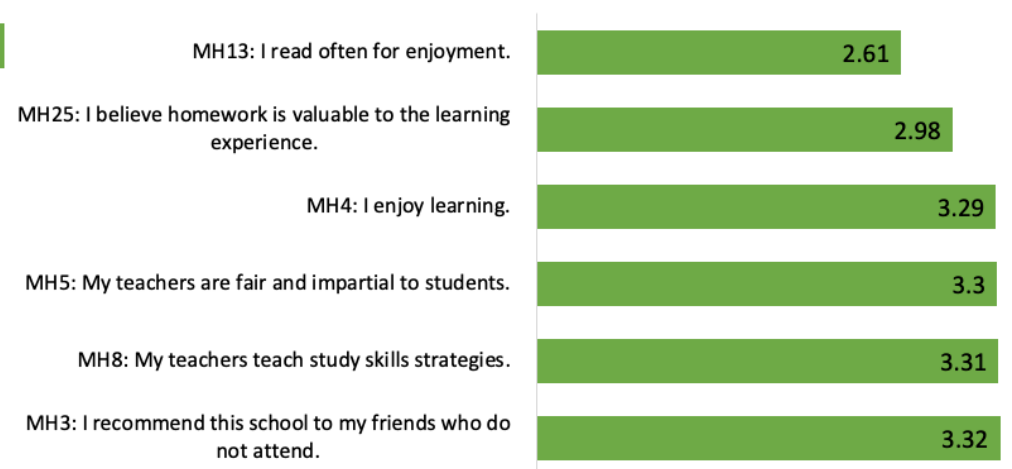

Highest Scoring Items

Lowest Scoring Items

Parent Survey Results

Shiloh had **189 responses** to the “Parent Christian Identity” survey. The **overall average score** was **4.22** out of a *five-point scale*.