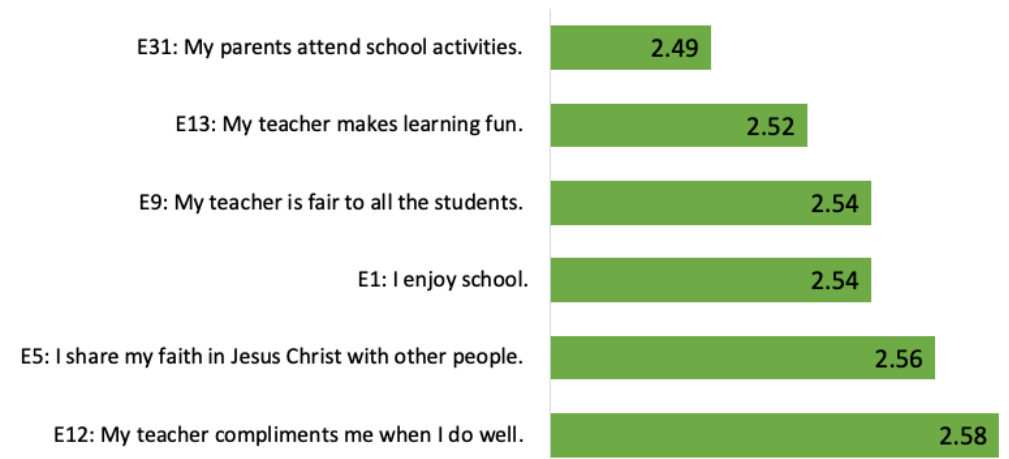

Lowest Scoring Items