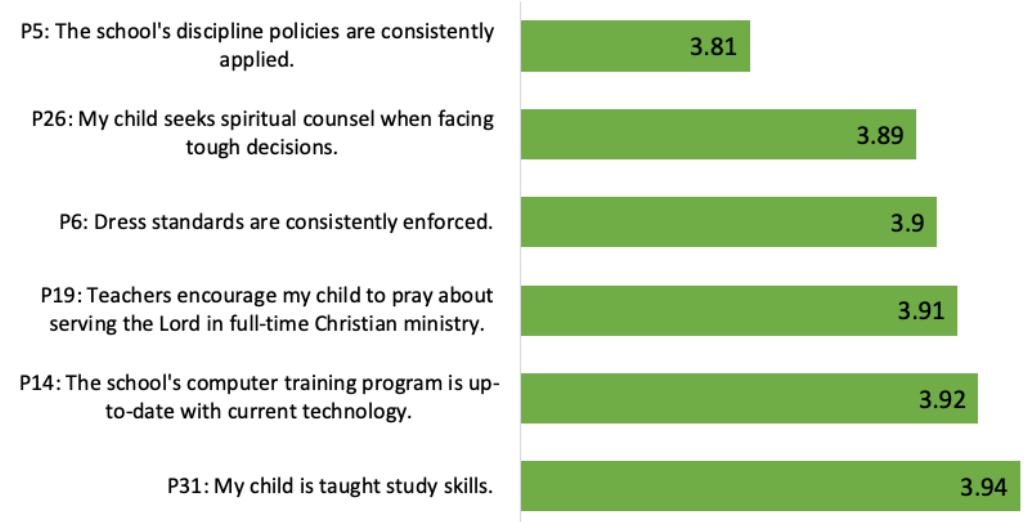

Lowest Scoring Items