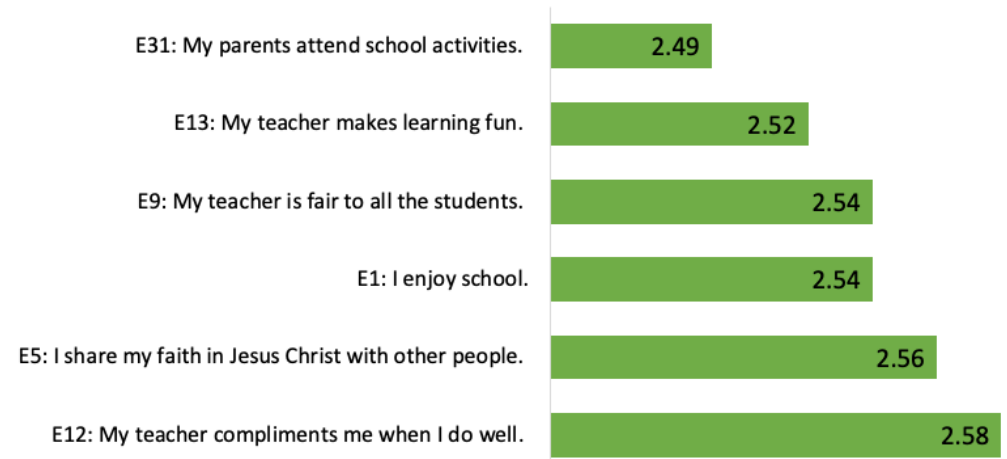

Lowest Scoring Items