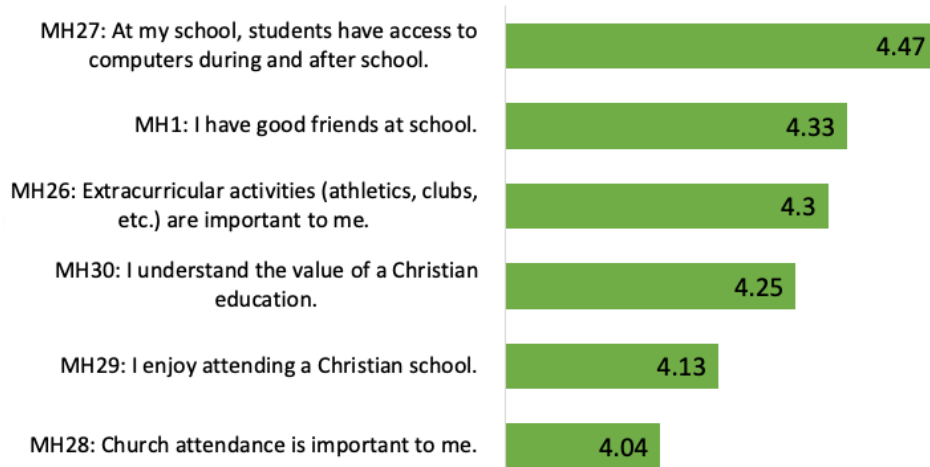

Highest Scoring Items

Lowest Scoring Items

Parent Survey Results

Shiloh had **189 responses** to the “Parent Christian Identity” survey. The **overall average score** was **4.22** out of a *five-point scale*.