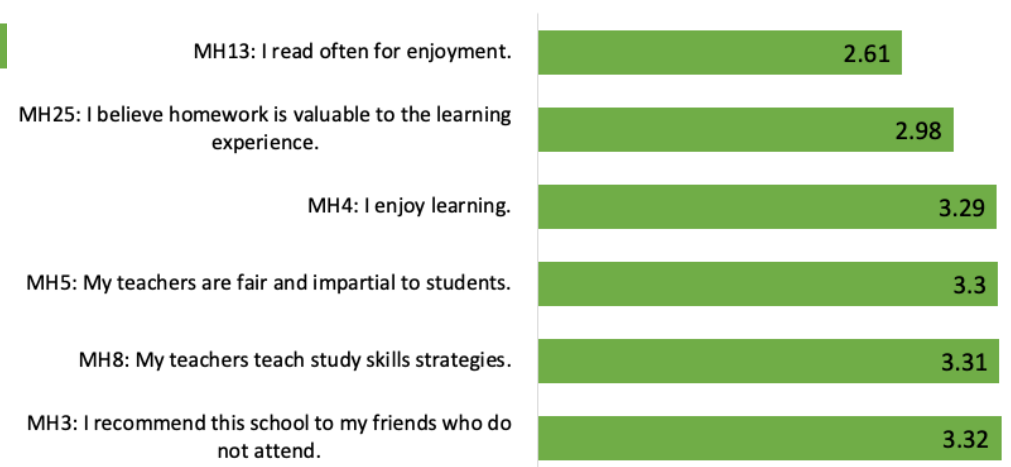

Highest Scoring Items

Lowest Scoring Items

Parent Survey Results

Shiloh had **189 responses** to the “Parent Christian Identity” survey. The **overall average score** was **4.22** out of a *five-point scale*.