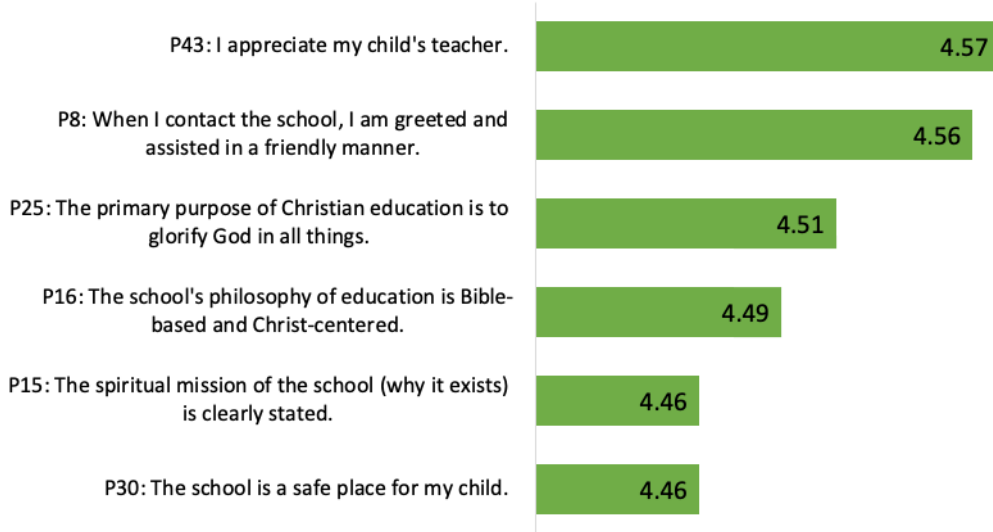

Highest Scoring Items

Lowest Scoring Items

Parent Survey Results

Shiloh had **189 responses** to the “Parent Christian Identity” survey. The **overall average score** was **4.22** out of a *five-point scale*.

Highest Scoring Items

Lowest Scoring Items

Staff Survey Results

Shiloh had **61 responses** to the “Staff Christian Identity” survey. The **overall average score** was **4.12** out of a *five-point scale*.