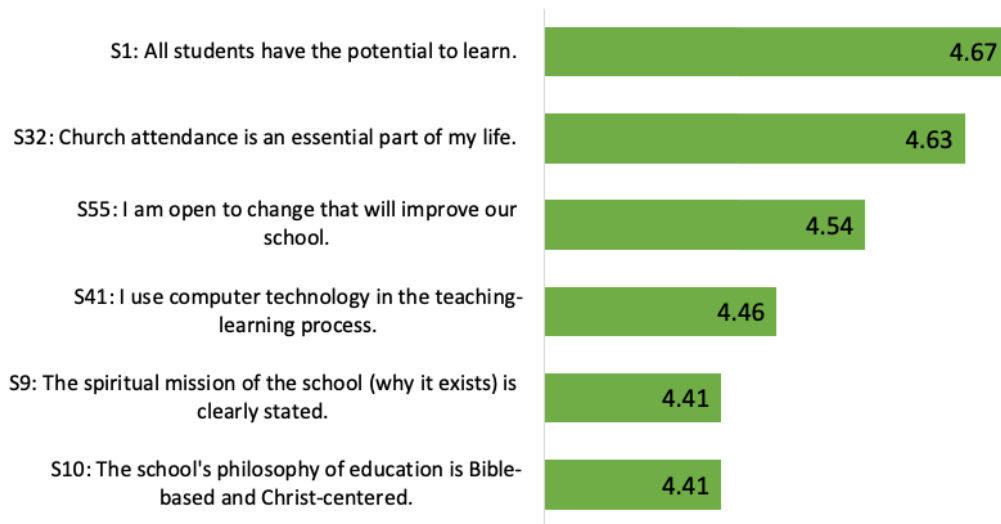

Highest Scoring Items

Lowest Scoring Items

Parent Survey Results

Shiloh had **189 responses** to the “Parent Christian Identity” survey. The **overall average score** was **4.22** out of a *five-point scale*.

Highest Scoring Items

Lowest Scoring Items

Staff Survey Results

Shiloh had **61 responses** to the “Staff Christian Identity” survey. The **overall average score** was **4.12** out of a *five-point scale*.

Highest Scoring Items

Lowest Scoring Items