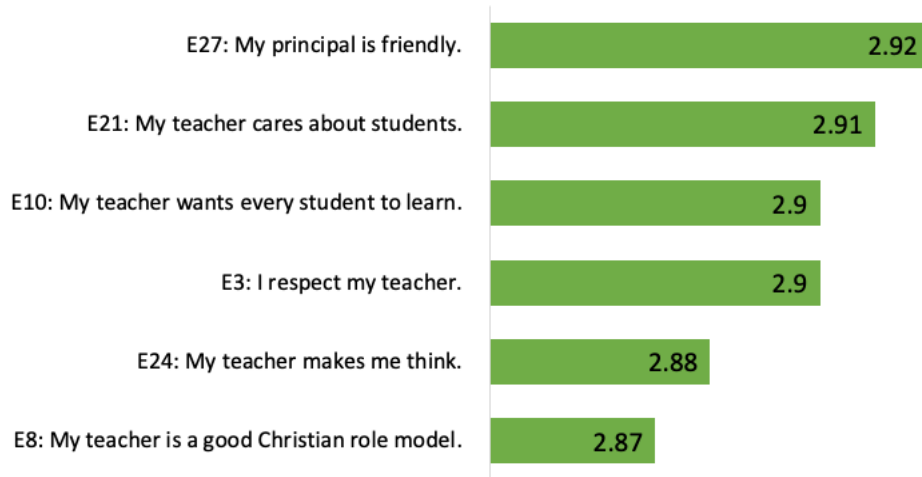

Highest Scoring Items